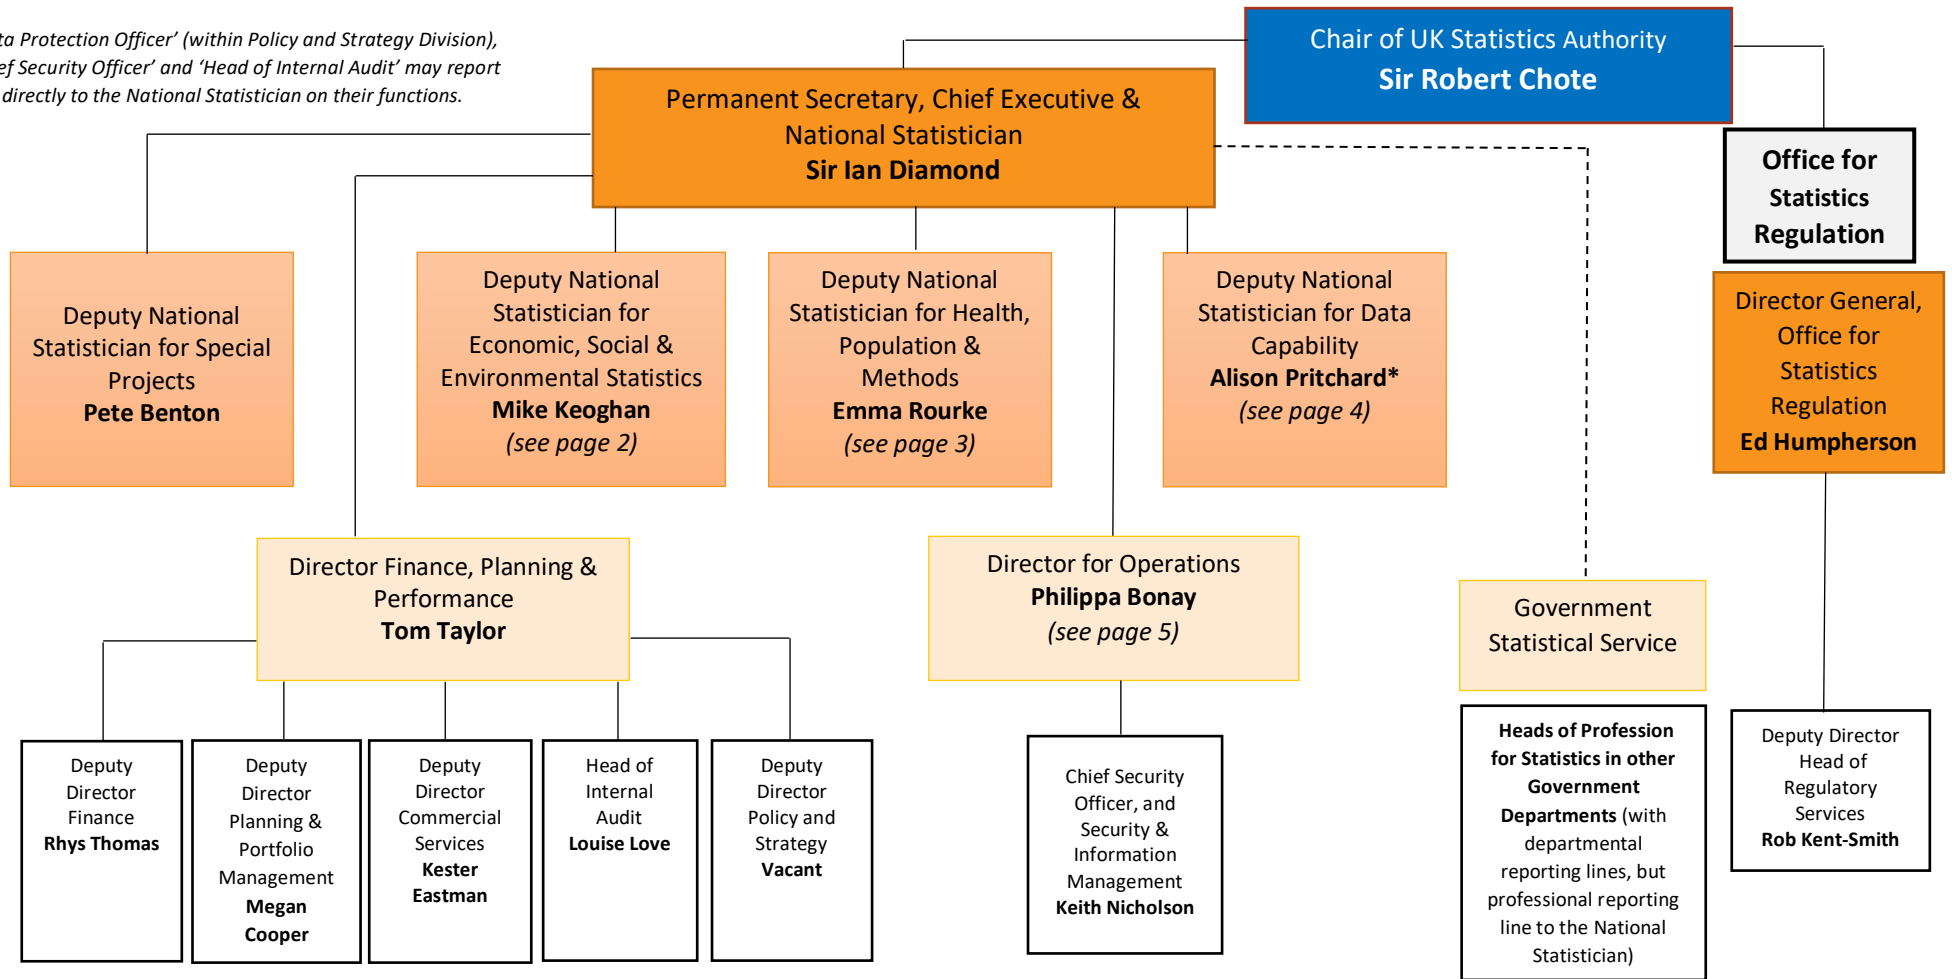

# UK Statistics Authority

*'Data Protection Officer' (within Policy and Strategy Division),  
'Chief Security Officer' and 'Head of Internal Audit' may report  
directly to the National Statistician on their functions.*

\*Alison Pritchard is currently on a leave of absence and Pete Benton is currently fulfilling the role of Deputy National Statistician for Data Capability

**Economic, Social & Environment Statistics**

Deputy National Statistician for Economic, Social & Environmental Statistics  
**Mike Keoghan**

Director  
Population Statistics  
Directorate  
**Mary Gregory**

Director  
Methodology & Quality  
**Sarah Henry**

Deputy Director  
Data & Analysis for Social Care  
& Health Division  
**Vahe Nafilyan (TP)**