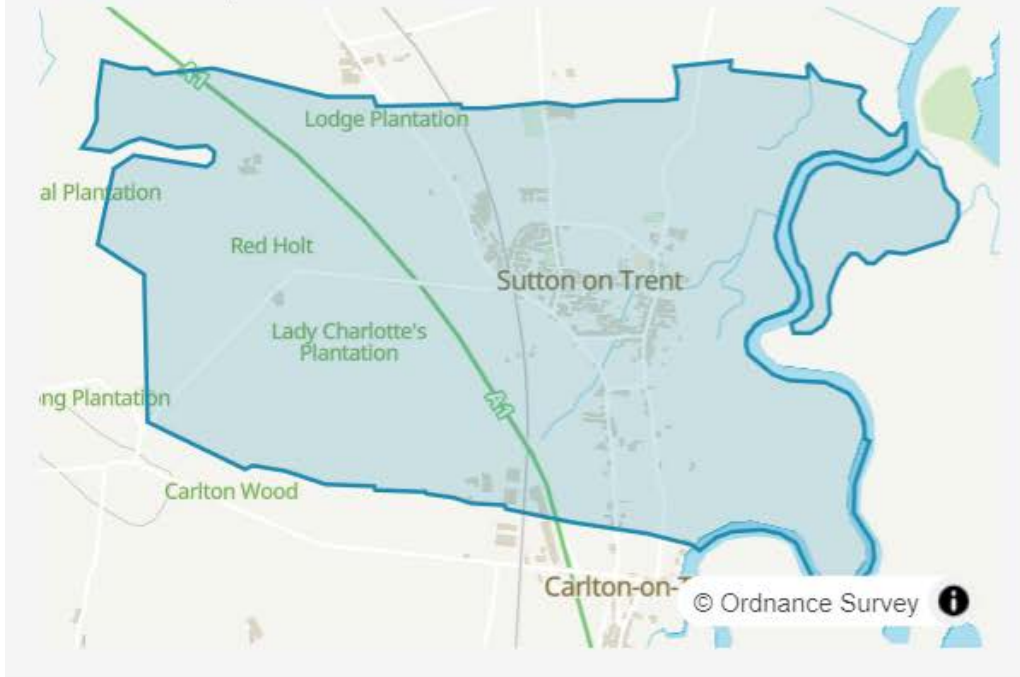

Sutton-on-Trent

Area map

Population

1,400

people

56,490,000 people in England

Rounded to the nearest 100 people

Source: Office for National Statistics - Census 2021