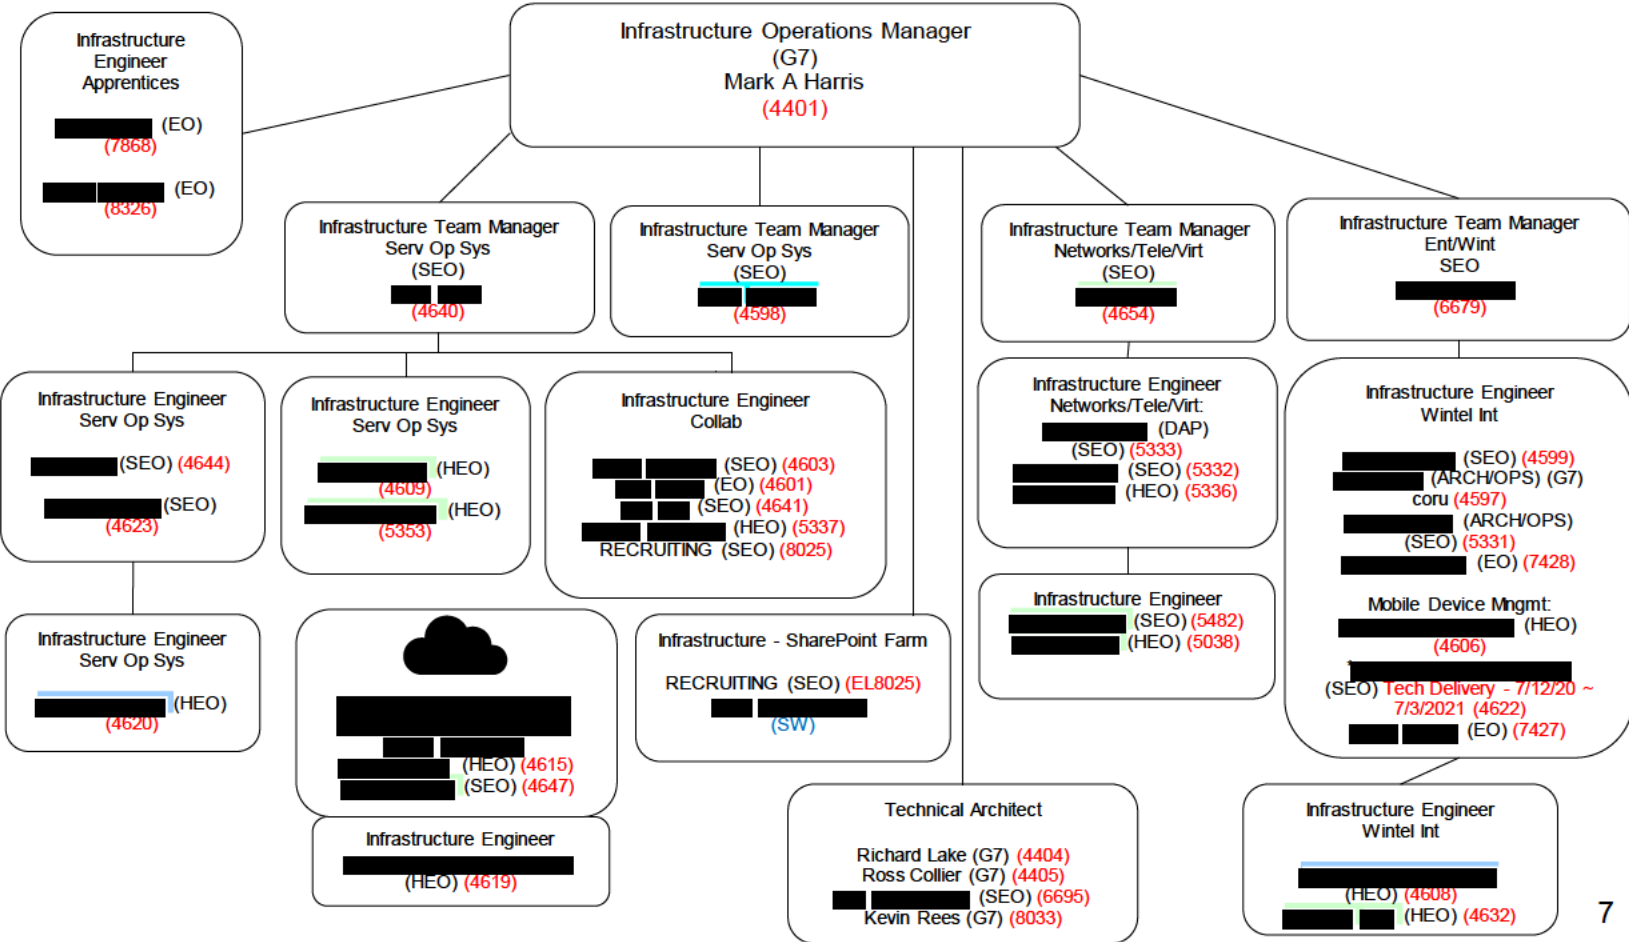

# IT Operations Division

Ceinwen Blake

23 November 2020

**NOTE:** some staff will appear twice in org charts. Where they appear with their EL number is where they are permanently costed. Where they appear with a '\*' indicates where they are currently working.

SE42

SE43

SE43

SE43

SE43

Newport

Titchfield

London