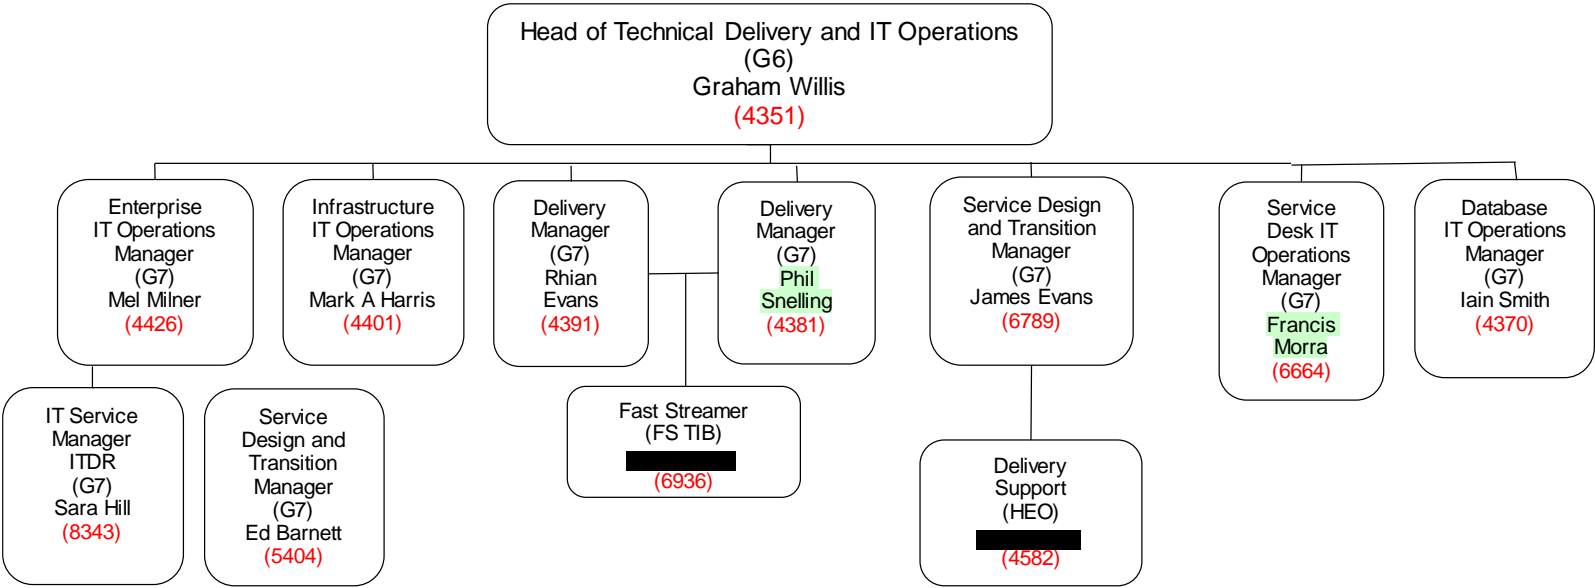

# IT Operations Division

Ceinwen Blake

23 November 2020

**NOTE:** some staff will appear twice in org charts. Where they appear with their EL number is where they are permanently costed. Where they appear with a '\*' indicates where they are currently working.

SE42

SE43

SE43

SE43

SE43

Newport

Titchfield

London

# SE43