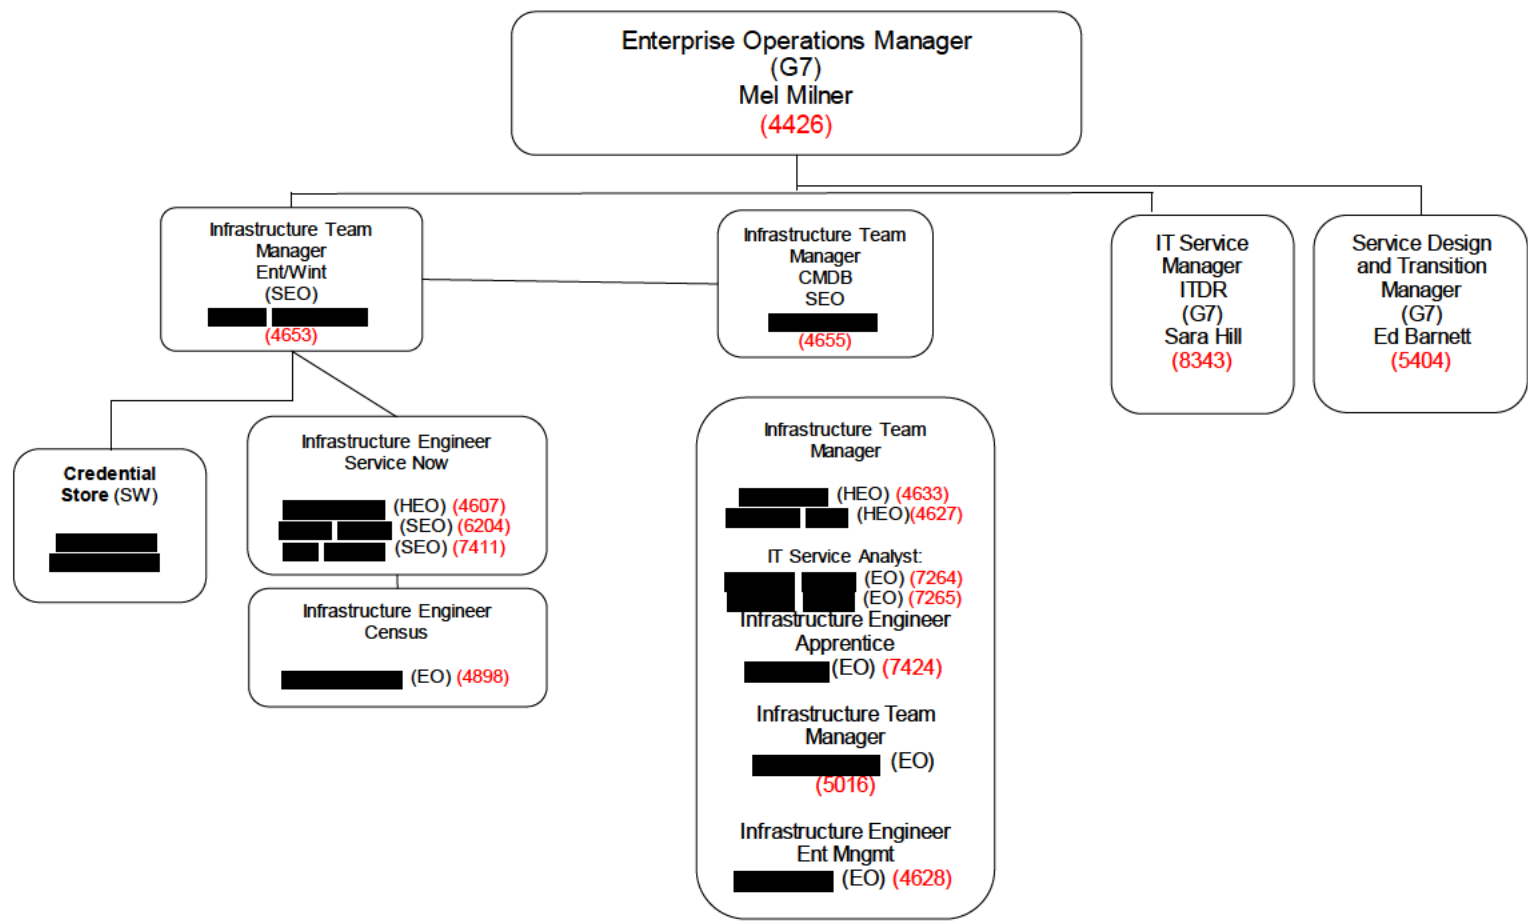

# IT Operations Division

Ceinwen Blake

23 November 2020

**NOTE:** some staff will appear twice in org charts. Where they appear with their EL number is where they are permanently costed. Where they appear with a '\*' indicates where they are currently working.

SE42

SE43

SE43

SE43

SE43

Newport

Titchfield

London