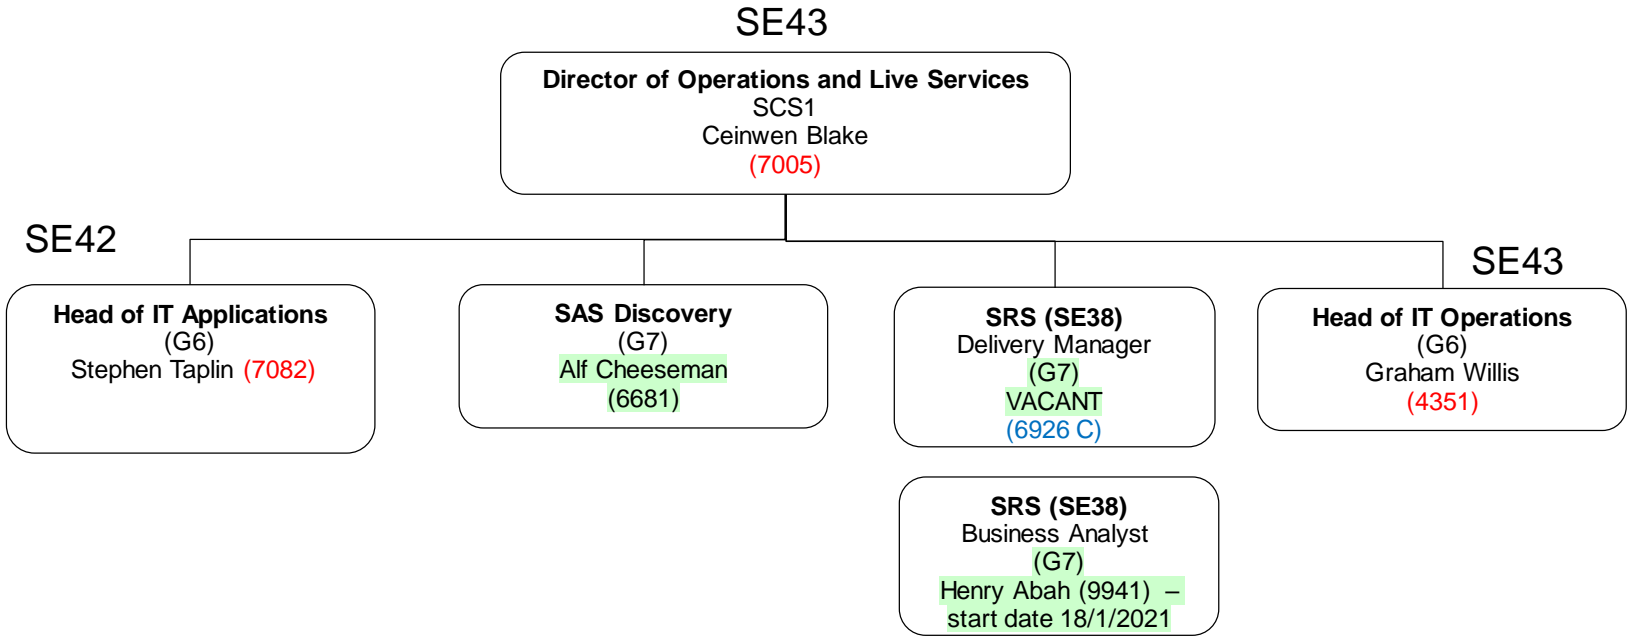

# IT Operations Division

Ceinwen Blake

23 November 2020

**NOTE:** some staff will appear twice in org charts. Where they appear with their EL number is where they are permanently costed. Where they appear with a '\*' indicates where they are currently working.

SE42

SE43

SE43

SE43

SE43

Newport

Titchfield

London

# SE43