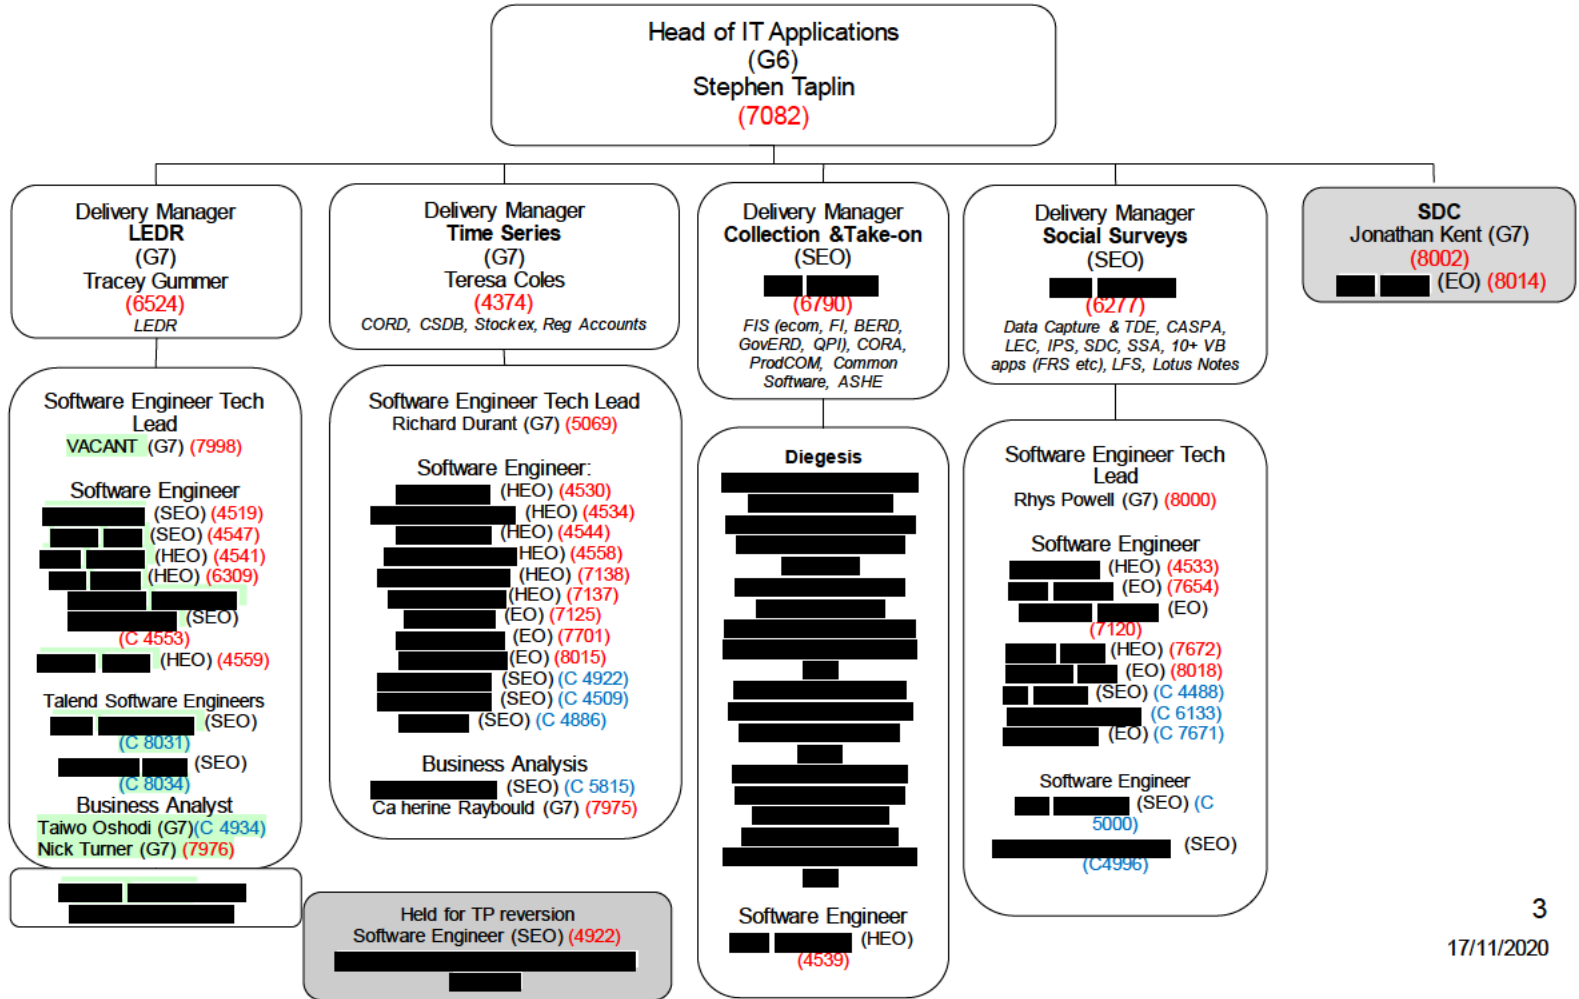

# IT Operations Division

Ceinwen Blake

23 November 2020

**NOTE:** some staff will appear twice in org charts. Where they appear with their EL number is where they are permanently costed. Where they appear with a '\*' indicates where they are currently working.

SE42

SE43

SE43

SE43

SE43

Newport

Titchfield

London