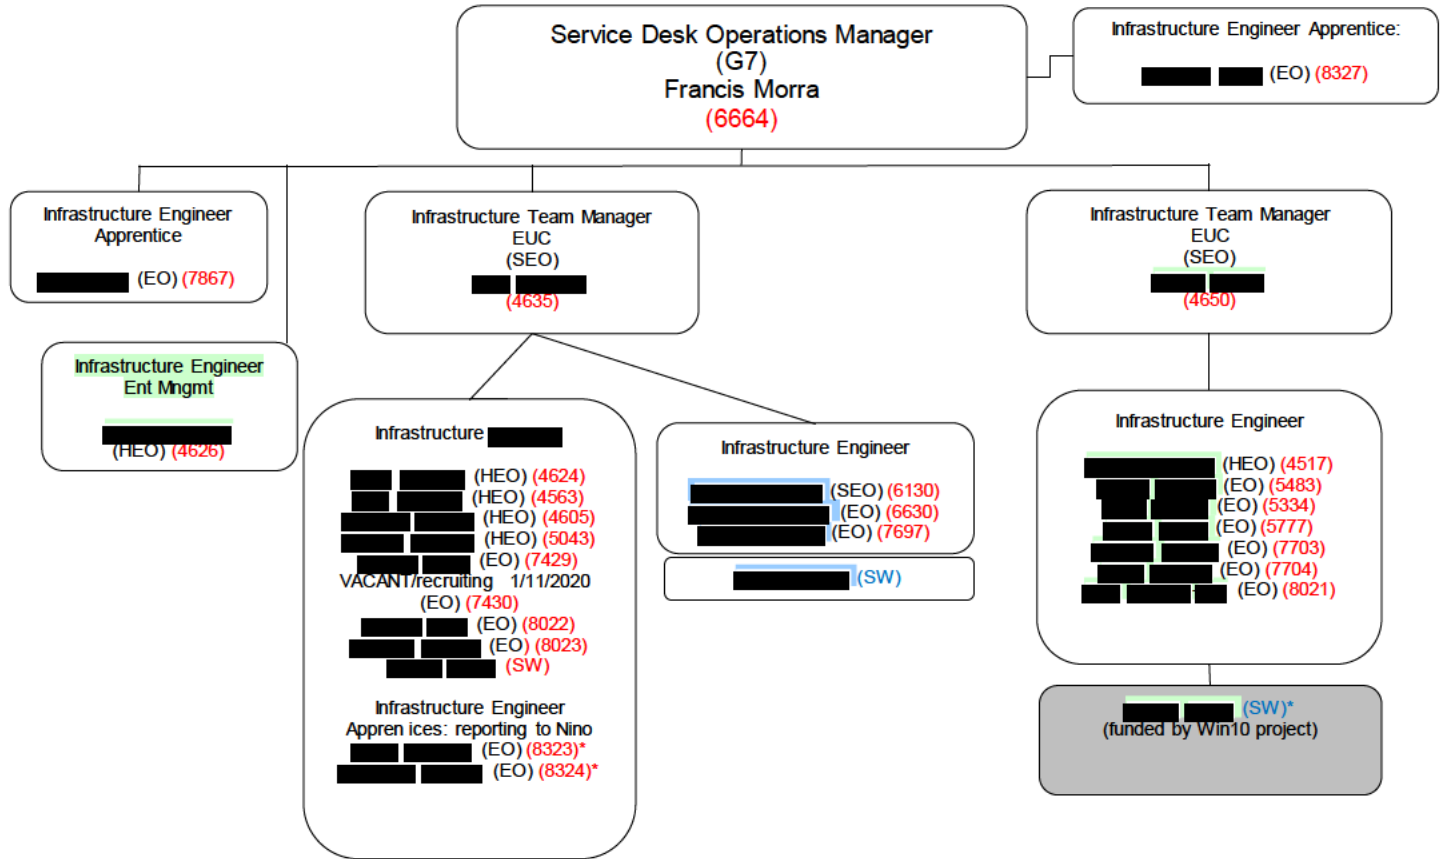

# IT Operations Division

Ceinwen Blake

23 November 2020

**NOTE:** some staff will appear twice in org charts. Where they appear with their EL number is where they are permanently costed. Where they appear with a '\*' indicates where they are currently working.

SE42

SE43

SE43

SE43

SE43

Newport

Titchfield

London

# SE43