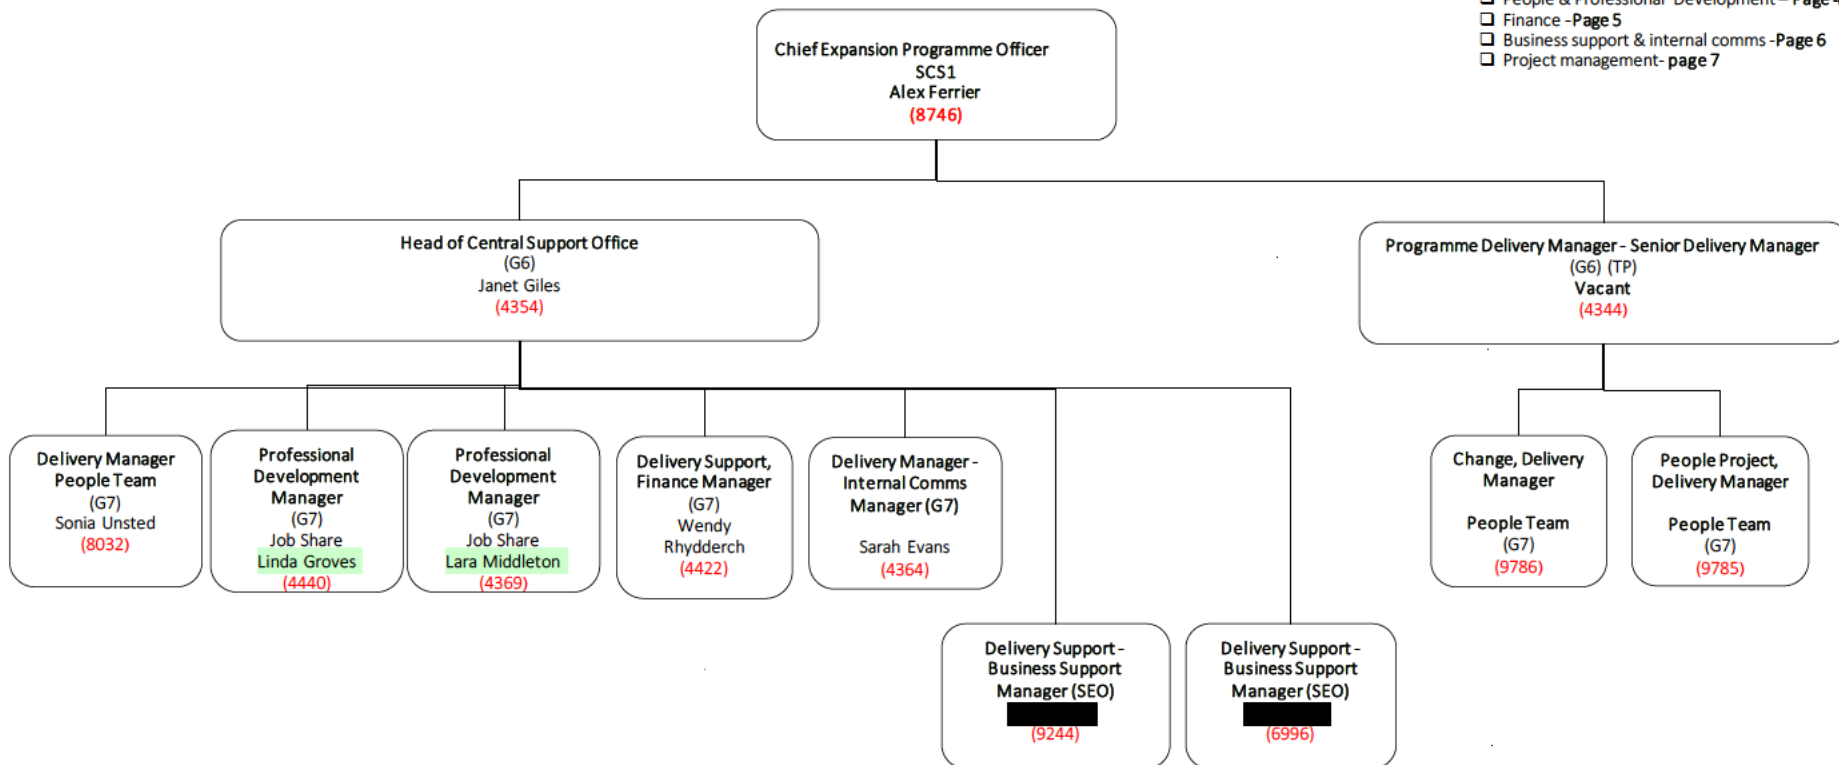

Newport

Titchfield

London

OCIO (SE44)

- ☐ Expansion – Page 3
- ☐ People & Professional Development – Page 4
- ☐ Finance – Page 5
- ☐ Business support & internal comms – Page 6
- ☐ Project management – page 7