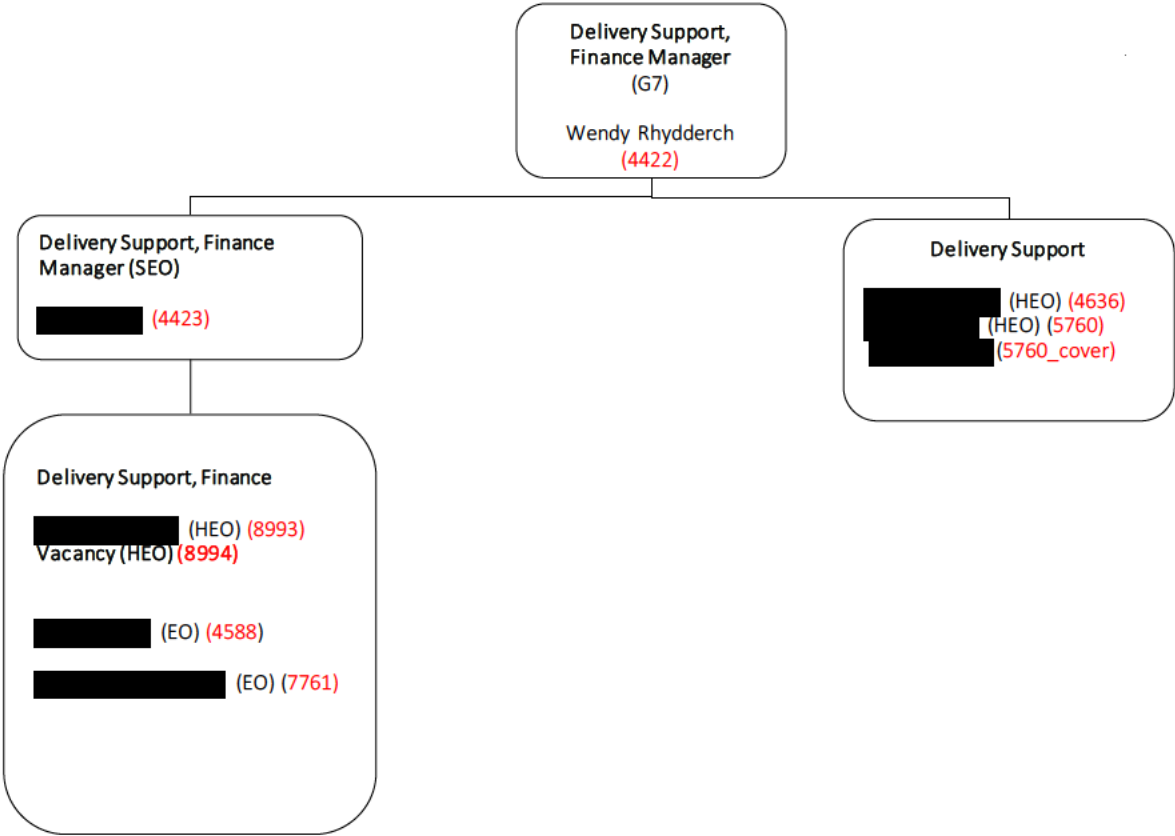

OCIO (SE44)

Newport

Titchfield

London

OCIO (SE44)

OCIO (SE44)

OCIO (SE44) Business Support and Internal Comms

RECRUITING September 2020
 SEO Delivery Manager- WFP 9329
 EO- Business Support /Executive Assistants
 -7422 4590

OCIO (SE44)

PMO