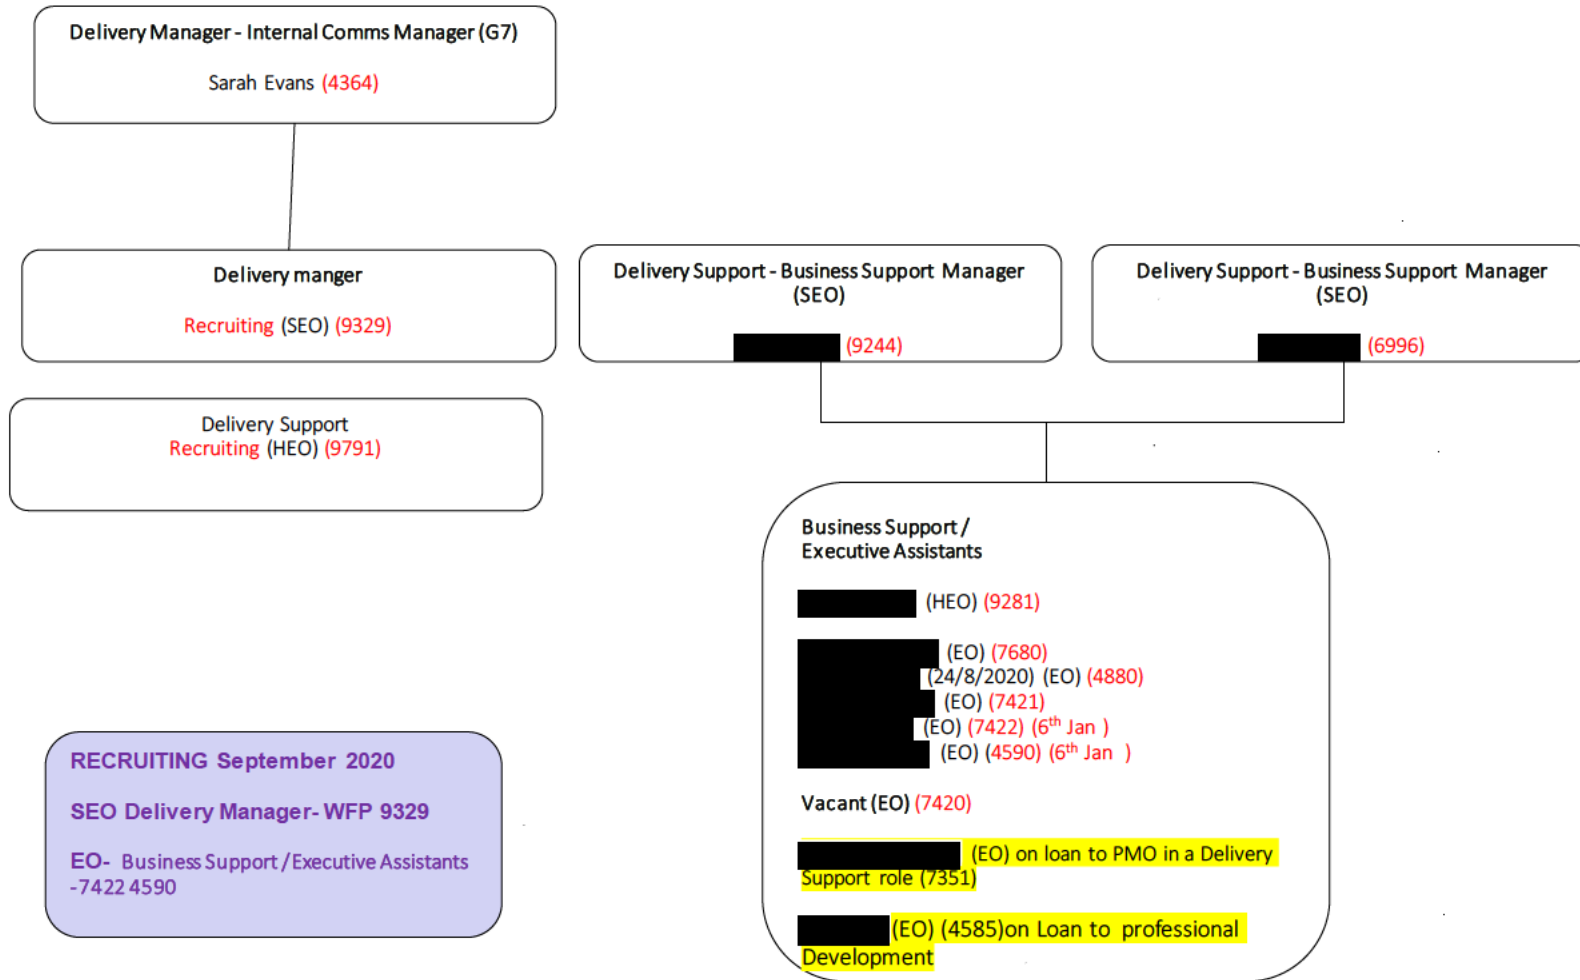

OCIO (SE44)

Newport

Titchfield

London

OCIO (SE44)

OCIO (SE44)

OCIO (SE44) Business Support and Internal Comms

RECRUITING September 2020
 SEO Delivery Manager- WFP 9329
 EO- Business Support /Executive Assistants
 -7422 4590