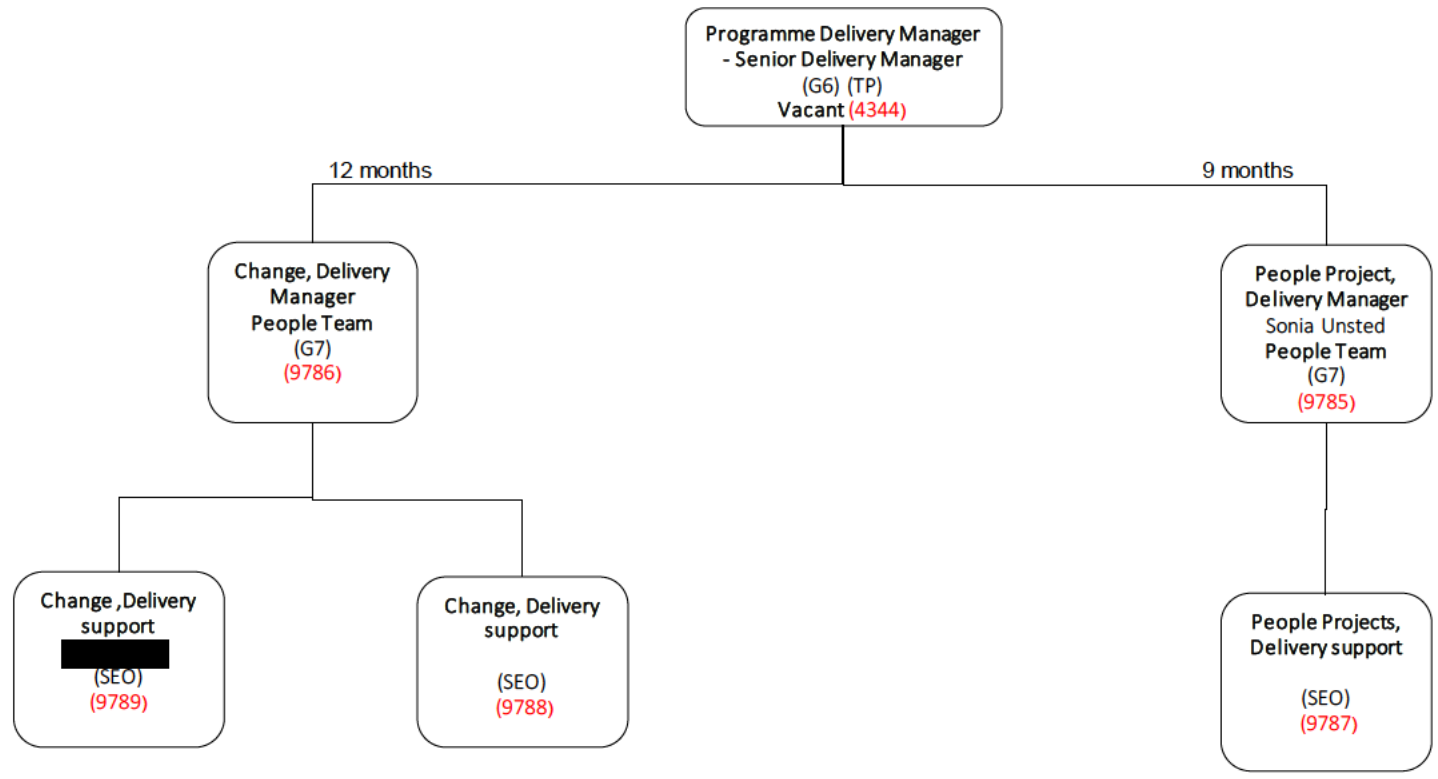

OCIO (SE44)